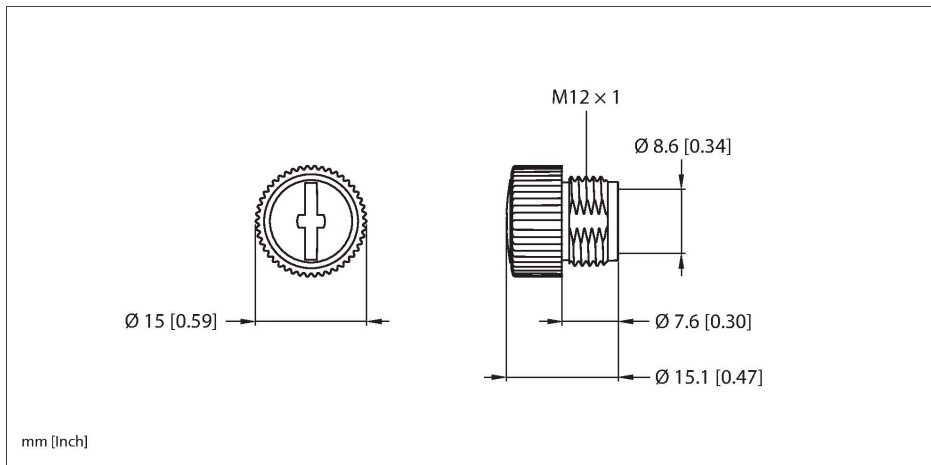

# VS-M12-PWR End Cap M12

## Technical data

Type	VS-M12-PWR
ID	100034822
Housing	Plastic, PA, Black
Protection class	IP67, (mounted)
Ambient temperature range (stationary)	-40...+85 °C

## Features

- Blanking plug for M12 × 1 female connectors
- Material: PA, black
- Protection class: IP67 (mounted)