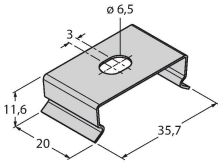

Accessories

LMBWLB32 **3090623**
Snap bracket for WLB32 work light,
included in the WLB92 scope of
delivery