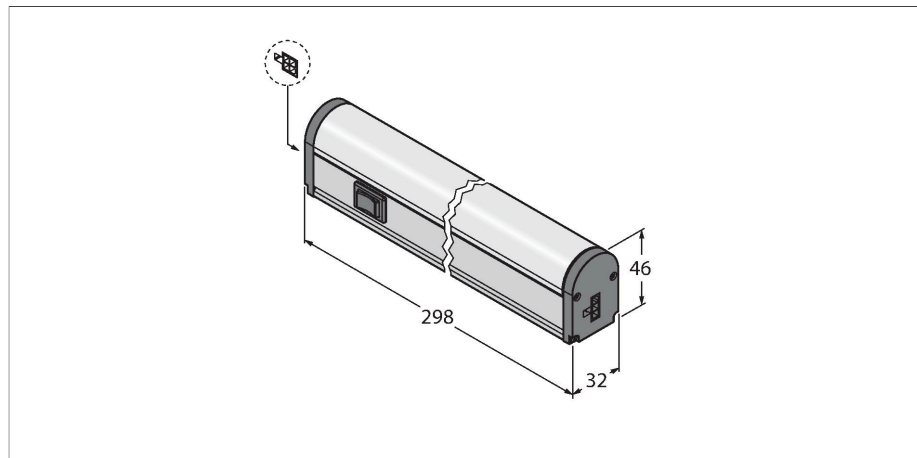

WLB32ZC285QM

LED Linear Light – In the Metal Housing

Features

- Cascadable
- ON/OFF switch
- Operating voltage: 90...264 VAC
- Color: White

Functional principle

The energy-efficient LED work lights are ideally suited for industrial applications. The color temperature lies in the range of daylight, between 5,000 and 10,000 Kelvin. Despite the new, very bright LED-technology there is no glare. The lights can be easily daisy-chained, whereby each light can be switched off, 50% or 100 % luminosity with the DIP switch. The new technology provides a 40% higher energy efficiency than comparable lights.

These rugged lights in a metal housing are suitable for a wide range of applications, for example as machines or task lighting. The assembly is done via magnetic or snap-on brackets.

The work lights are available in four different lengths. For the AC variants there is a large variety of country-specific connectors available.

Technical data

Type	WLB32ZC285QM
ID	3092275
Signal and display data	
Purpose	LED work light
Function	Linear light
Light type	White
Color temperature	4700...+5300 K
Luminous flux lumen	600 lm
LED service life (L70)	50000 h
Dimmable	Two-stage
Features of color 1	White, Permanently on, 750 lm
Electrical data	
Operating voltage U_b	90...264 VAC
Mechanical data	
Cascadable	Yes
Design	Rectangular, WLB32
Dimensions	298 x 32 x 46 mm
Housing material	Metal, AL
Window material	Polycarbonate, diffuse
Electrical connection	Connector, PVC
Number of cores	3
Ambient temperature	-25...+45 °C
Protection class	IP50
Tests/approvals	
Shock resistance	15 g (11 ms)
Approvals	CE, UL