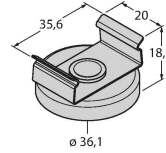

Technical data

Type	WLB32ZC285QM
ID	3092275
Signal and display data	
Purpose	LED work light
Function	Linear light
Light type	White
Color temperature	4700...+5300 K
Luminous flux lumen	600 lm
LED service life (L70)	50000 h
Dimmable	Two-stage
Features of color 1	White, Permanently on, 750 lm
Electrical data	
Operating voltage U_b	90...264 VAC
Mechanical data	
Cascadable	Yes
Design	Rectangular, WLB32
Dimensions	298 x 32 x 46 mm
Housing material	Metal, AL
Window material	Polycarbonate, diffuse
Electrical connection	Connector, PVC
Number of cores	3
Ambient temperature	-25...+45 °C
Protection class	IP50
Tests/approvals	
Shock resistance	15 g (11 ms)
Approvals	CE, UL

LMBWLB32-180S **3087852**
 Snap bracket for WLB32 work light,
 rotatable up to 180° degrees

Accessories

Dimension drawing	Type	ID	
	LQMAC-306	3086779	Connection cable, 3-wire, stranded wire
	LQMAEC-306SS	3085580	Extension cable to cascade WLB32 lights, length 1.83 m, optional