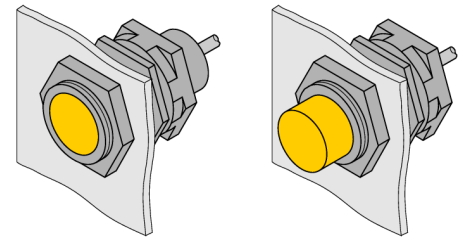

Accessories

Quick-Mount Bracket

QM-12

- Quick-mount bracket with dead-stop;
- Material: Chrome-plated brass
- Male thread M16 x 1

Type	QM-12
ID	6945101
Design	Accessories for threaded barrel, M12
Dimensions	34 mm
Housing material	Metal, CuZn, Chrome-plated
Max. tightening torque of housing nut	15 Nm
Tightening torque fixing screw	1.5 Nm