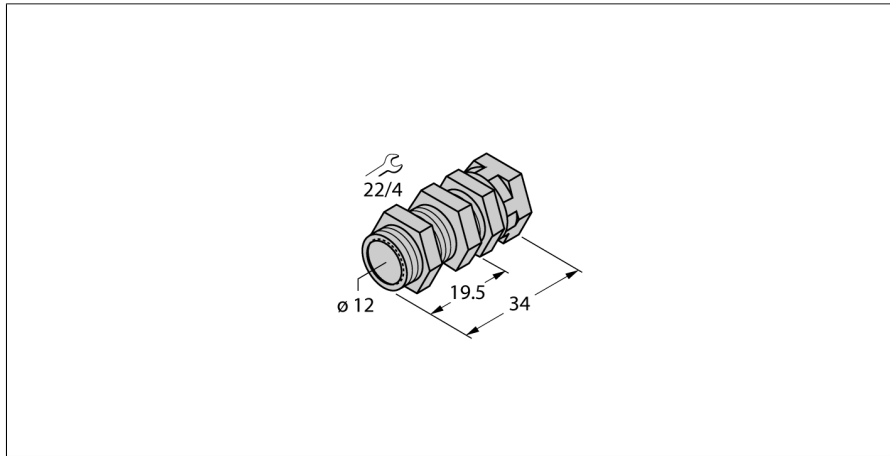

Accessories

Quick-Mount Bracket

QM-12

- Quick-mount bracket with dead-stop;
- Material: Chrome-plated brass
- Male thread M16 x 1

Type	QM-12
ID	6945101
Design	Accessories for threaded barrel, M12
Dimensions	34 mm
Housing material	Metal, CuZn, Chrome-plated
Max. tightening torque of housing nut	15 Nm
Tightening torque fixing screw	1.5 Nm